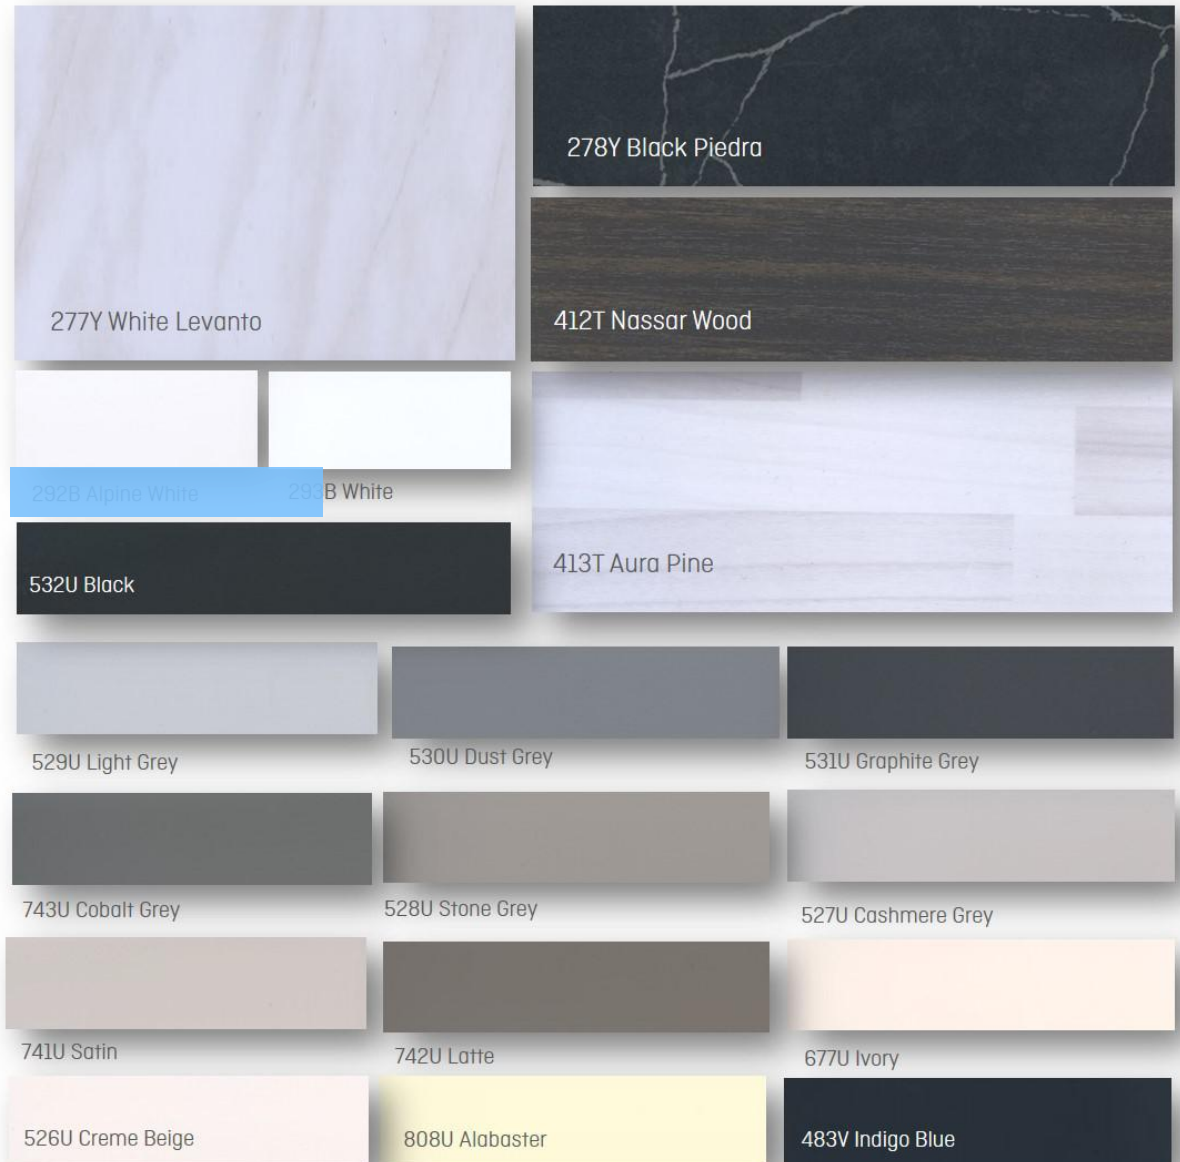

Stock Collection

EXPRESS LINE

PROMATT is available from stock for immediate delivery from 1 roll in ABS 1 x 23 mm.

[Check here](#) to view these and other decors in our online EXPRESS LINE catalogue.