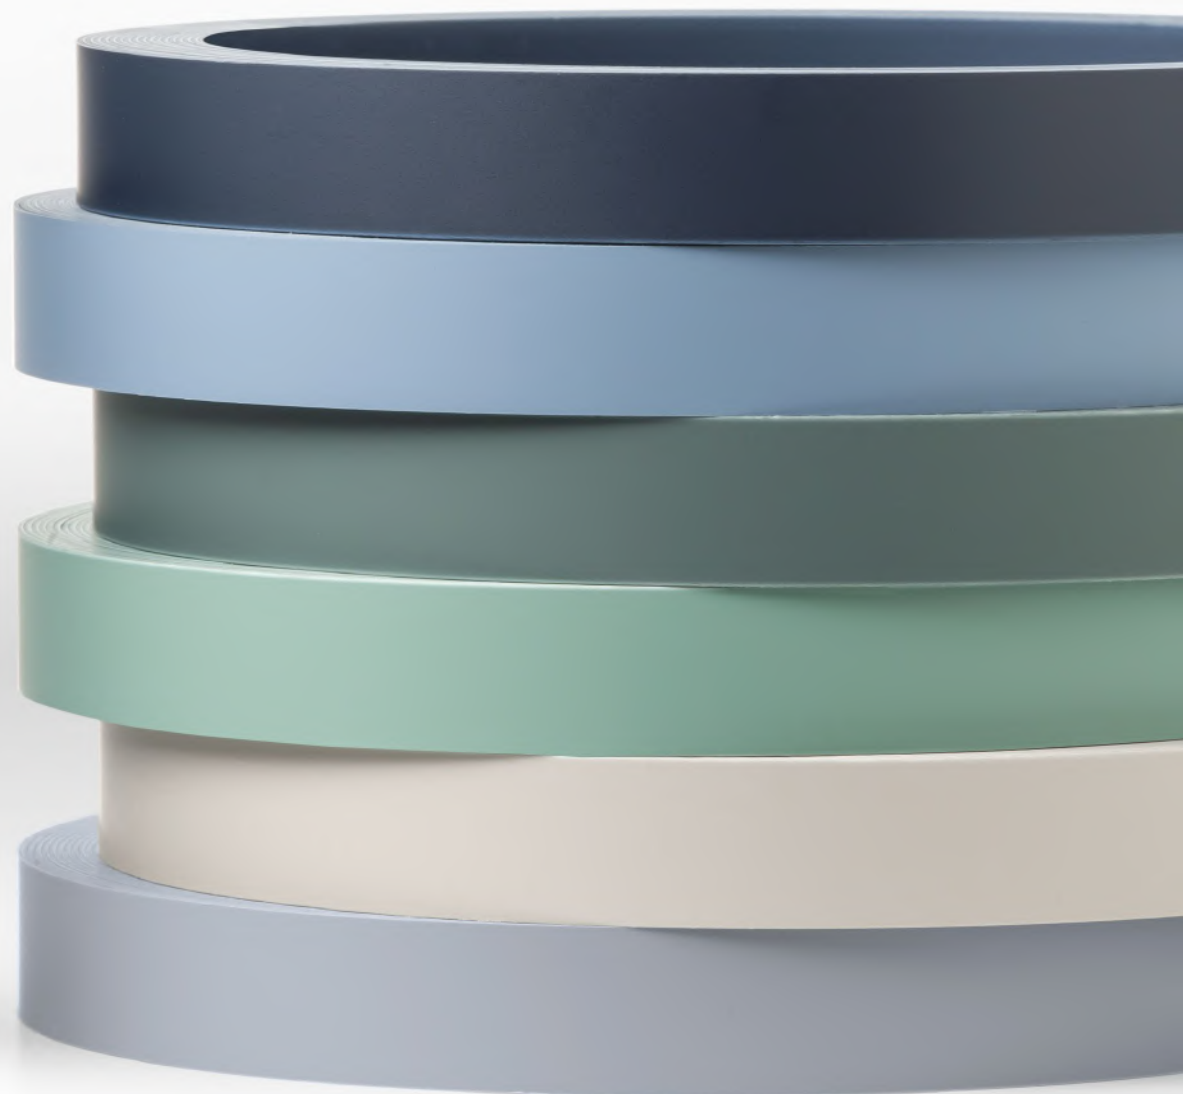

In response to the increase demand for ultra matt finishes, PROADEC developed **PROMATT**, premium range of ultra matt edgings.

PROMATT differentiates from other options in the market for its anti-fingerprint and ease-to-clean properties and for its abrasion resistance.

PROADEC
SURTECO GROUP

Ultra matt surfaces are ideal for use in kitchens. Its resistance to stains and scratches, coupled with its fingerprint properties, ensures that it stays looking pristine! Its warm, velvety feel brings a sense of luxury to countertops, cabinets, and tables.

PROMATT

Premium ultra matt
ABS edgings

Ultra matt edgings featuring a
sophisticated and velvet-
smooth surface.

PROMATT

Premium ultra matt
ABS edgings

This sophisticated range of ultra matt edgebandings is the result of a high-grade lacquered finish together with an exclusive production process.

Features a very low reflection surface and gloss level of 2 GU \pm 2.

Technical features

Ultra matt surface,
low reflection

Velvet-smooth
surface, soft
touch

Anti-fingerprint

Scratch resistant

Easy to clean